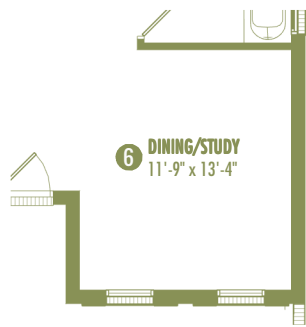

UPPER LEVEL

1/29/2018 4:06:25 PM