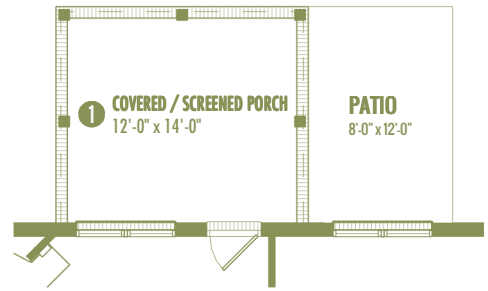

UPPER LEVEL

1/29/2018 4:06:25 PM