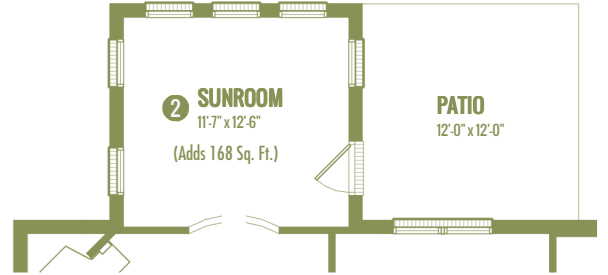

UPPER LEVEL

1/29/2018 4:06:25 PM