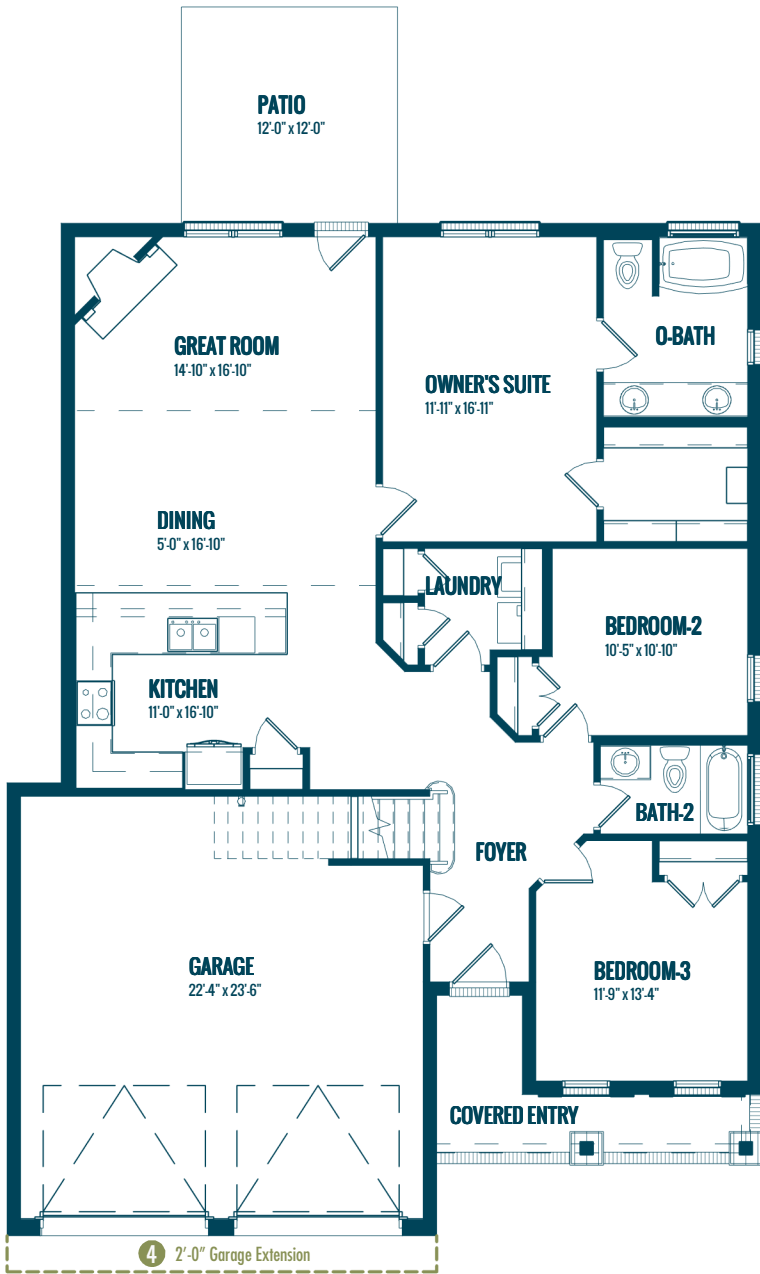

MAIN LEVEL

1/29/2018 4:06:25 PM