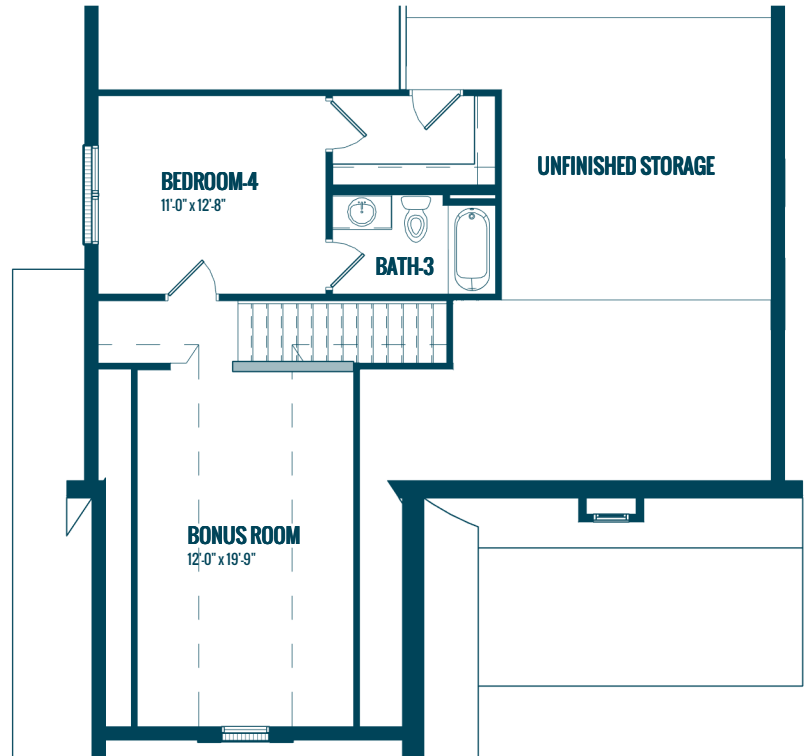

UPPER LEVEL

1/29/2018 4:06:25 PM