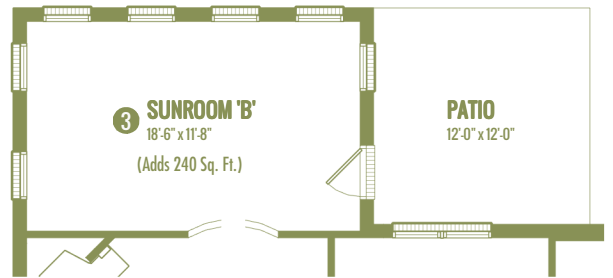

UPPER LEVEL

1/29/2018 4:06:25 PM